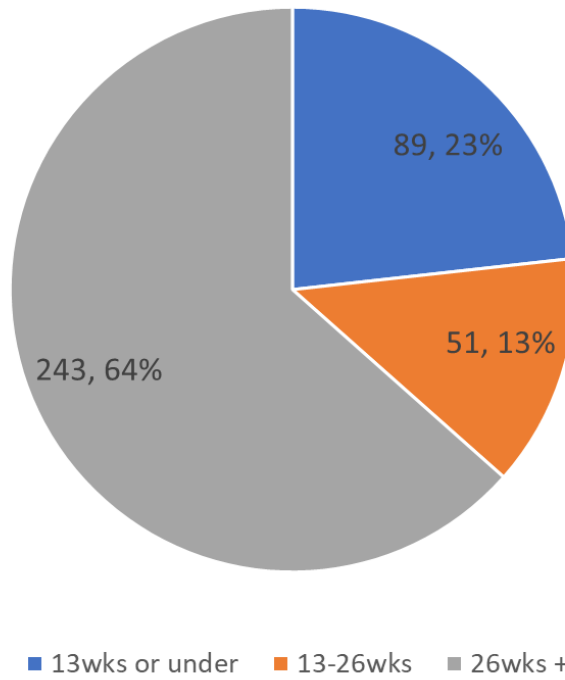

Enforcement Case Age as of 01 January 2020

Enforcement Case Age as of 23 November 2020